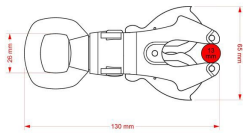

CARABINERS / CONNECTORS

FROG 360

NEW

"TEXTILE FRIENDLY" SWIVEL

FROG 360 is the integration of our famous FROG connector with a "textile friendly" swivel. It allows direct connection with textile elements and the creation of no-twisting lanyards. Thanks to the innovative automatic closing system of the gates, it allows a quick and safe directional connection.
High quality product made in Italy!

Usage activities

- SCAFFOLDING AND TRESTELS
- ROOF AND INCLINED PLANES
- METAL STRUCTURES
- ROPE ACCESS
- CONFINED SPACES
- LADDERS AND ELEVATING PLATFORMS
- SAILBOATS
- TACTICAL
- K9

ITEM CODES

Item	Standards	Material	Key	Colour	↔ (kN)	⬆ (kN)	↻ (kN)	⚖ (g)	Shape	A (mm)	B (mm)	C (mm)	D (mm)	E (mm)	Sleeve	Features
7040XNNNNKK	EN 362/A/T EN 12275/A	Alu alloy		Black	23	/	/	135	Special	130	51	/	/	12.7	Without sleeve	Eye
7040XNNONKK	EN 362/A/T EN 12275/A	Alu alloy		Black/Orange	23	/	/	135	Special	130	51	/	/	12.7	Without sleeve	Eye

Copyright © KONG spa | P.IVA 00703180166
Via XXV Aprile, 4 23804 Monte Marenzo (LC) Italy | Tel. +39 0341 630506