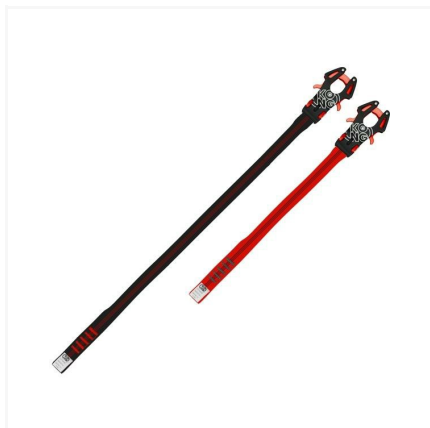

AID CLIMBING PROG

PROG is fitted with:

- a tubular webbing with an inner flexible bar that allows to obtain the required bent
- a FROG connector equipped with an ingenious system that keeps open the gates until it comes into contact with the bolt.

At this point the mechanism releases the gates and the connector closes automatically. The mechanism prevents accidental opening of the lever when it is under load.

Compared to PANIC is still gains some centimeters because the insertion in the spit takes place directionally from the bottom.

Moreover, the PROG is certified both EN 12275 and EN 362 for professional use.

Available in standard version (35 cm) and XL version (50 cm).

High quality product, fully made in Italy!

Usage activities

CLIMBING