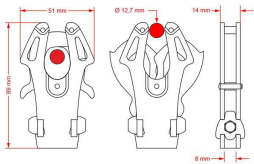

CARABINERS / CONNECTORS

FROG NUDE

NEW

CUSTOMIZABLE FROG ON REQUEST

Frog Nude is the disassembled version of our popular Frog unidirectional connector.

It is supplied disassembled and without markings, to allow our customers to personalize it with their own logo and mount it on leashes, lanyards, camera harnesses and so on...

Unlike the standard version, the Frog Nude is not a PPE, it is not certified and therefore not suitable for human load.

The Frog family is expanding, soon other big news...

High quality product made in Italy!

Usage activities

K9

ITEM CODES

Item	Standards	Material	👤	Colour	▶️ (kN)	⚡ (kN)	🔄 (kN)	⚖️ (g)	Shape	A (mm)	B (mm)	C (mm)	D (mm)	E (mm)	Sleeve
7040X0NN0XX	/	Alu alloy		Black	/	/	/	60	Special	89	51	/	/	12.7	Without sleeve

Copyright © KONG spa | P.IVA 00703180166

Via XXV Aprile, 4 23804 Monte Marenzo (LC) Italy | Tel. +39 0341 630506